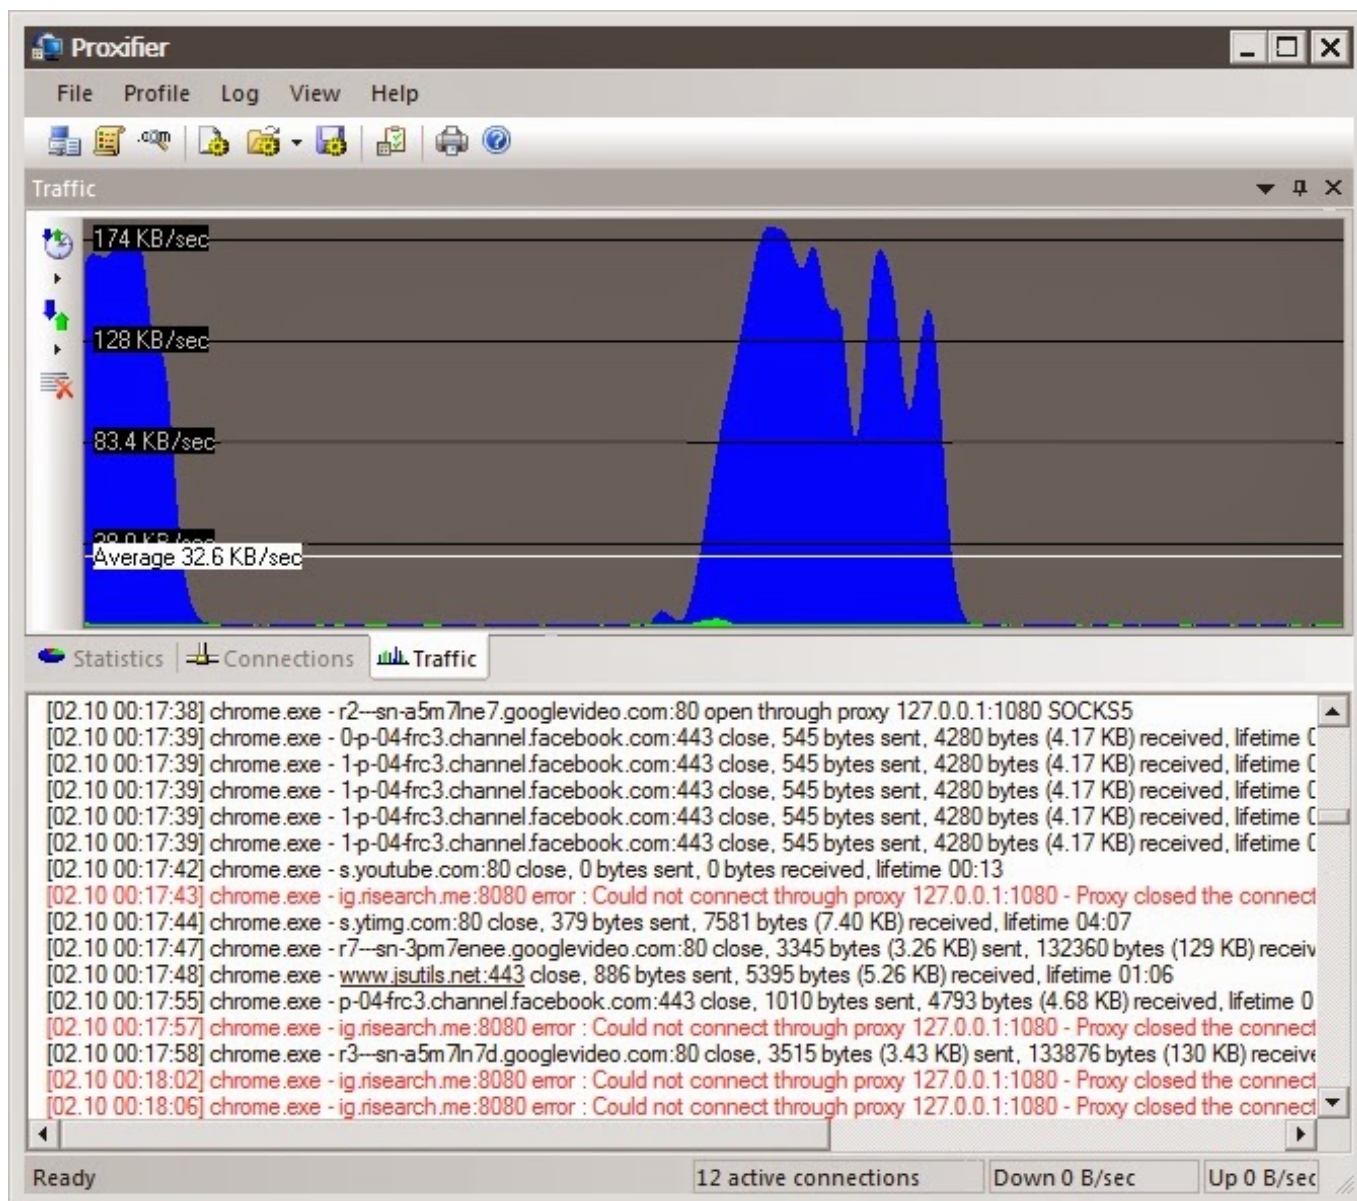

[Driver Windows 7 Sagem Xg-760a](#)

bitvise client command line

[Microsoft Sculpt Comfort Mouse For Mac](#)

Windows Remote Desktop Protocol/Secure Shell (RDP/SSH) Client Nice client for mac. [Free Microsoft Outlook For Mac](#)

bitvise client for linux

[Adobe Premiere For Mac Free Download Full Version](#)

com) 4 Private Shell is an advanced and easy-to-use SSH and SFTP client for Windows providing remote computer access with SSH1 and SSH2 protocols.. Features include full SSH protocol support, public key authentication, configuration wizard, SOCKS5, and more Private.. Size: 3 4 MB, Price: USD $89 95, License: Shareware, Author: Digital Labs, LLC (digitallabs.. 95, License: Shareware, Author: Hidden Bits Software (sshexplorer com)), 6 Erics TelNet98 is the sophisticated Telnet and SSH